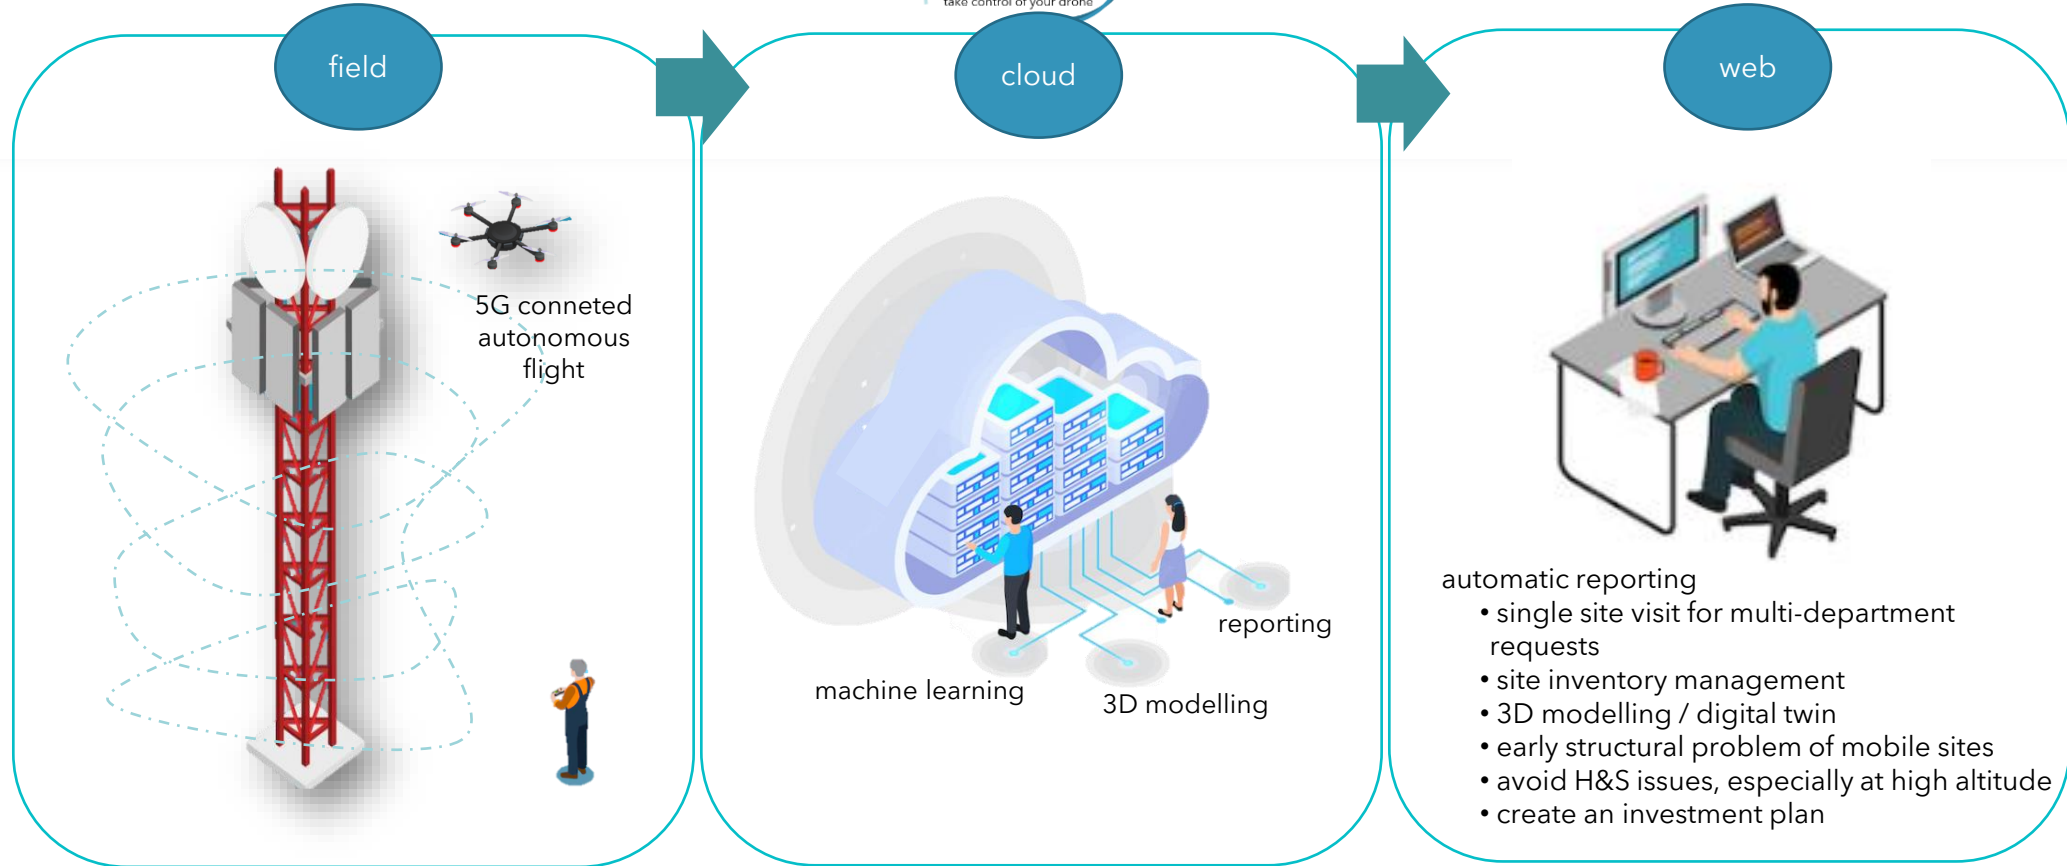

About 3Cell

3CELL Innovative Solutions works with mobile vendors and mobile operators to optimise their radio access technologies, such as WCDMA, LTE, and NR with relevant engineering tools. 3CELL cooperating with the University of Westminster and the University of Brunel in past years for Innovate UK, H2020 project as a consortium. We concentrate mostly on 5G, 6G, and UAV technologies.

One of the recent submissions was about deploying of Open RAN 6G with UAV in post-disaster area. With this project fund, we aim to develop UAV based 6G applications and technologies, so we can benefit from subsidized research and development, testing, and implementation of the solutions. We are already developing a 3D autonomous drone solution in Turkey for one of the leading mobile operators for their mobile site inspection.

what we want

elipptic5G is an ongoing early-stage R&D project under development. We want to develop it further with relevant universities' support and industry companies to be used in real cases in near future.

what we offer

Currently, we have a few market demands which fully based on UAV mapping, air testing (replacing traditional drive testing), 3D modelling, holding an antenna for post-disaster (as PoC) and so on. We are looking for a fund or project where we can continue to develop and have a chance to showcase to prepare a next phase.