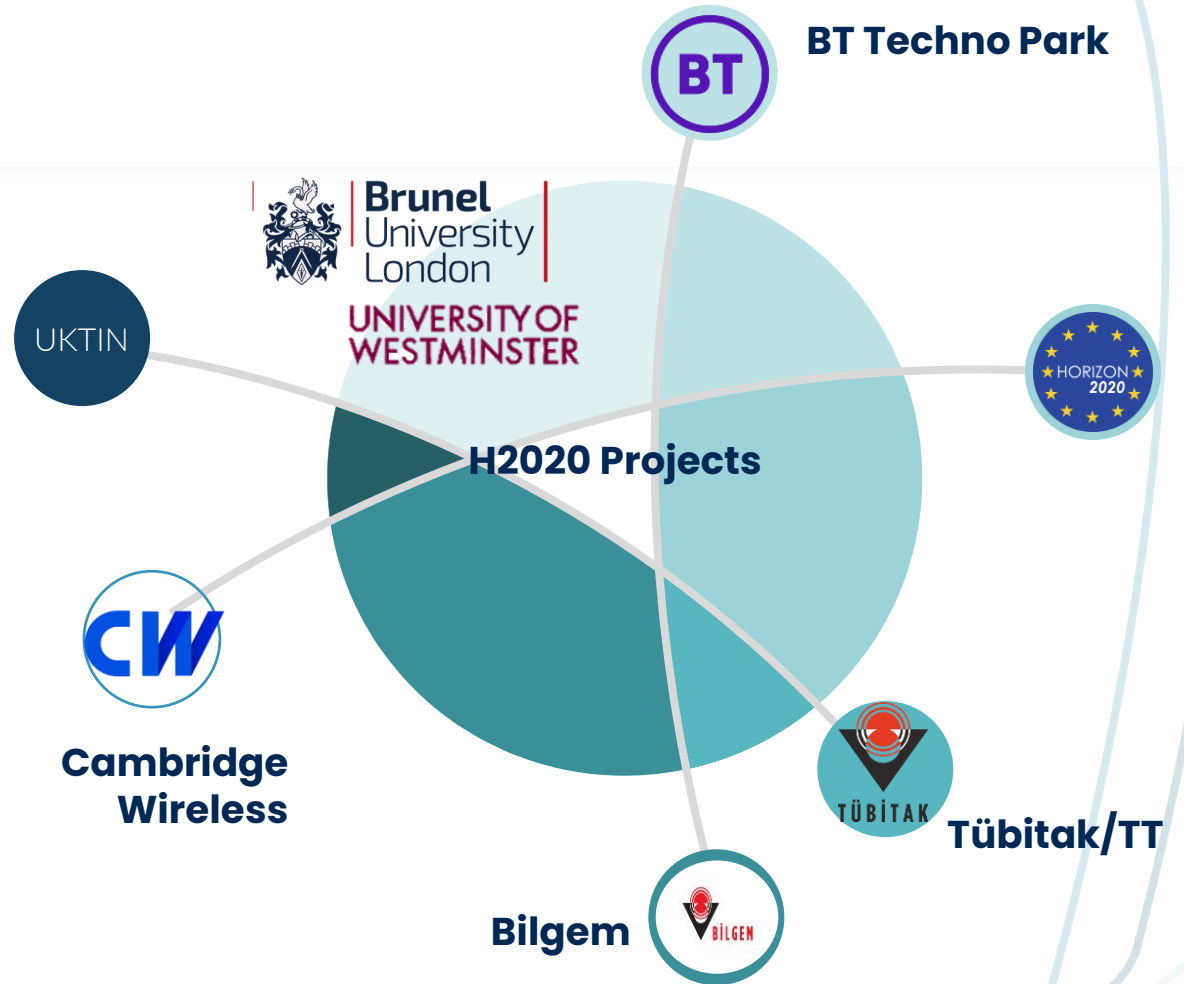

About 3Cell

3CELL Innovative Solutions works with mobile vendors and mobile operators to optimise their radio access technologies, such as WCDMA, LTE, and NR with relevant engineering tools. 3CELL cooperating with the University of Westminster and the University of Brunel in past years for Innovate UK, H2020 project as a consortium. We concentrate mostly on 5G, 6G, and UAV technologies.

One of the recent submissions was about deploying of Open RAN 6G with UAV in post-disaster area. With this project fund, we aim to develop UAV based 6G applications and technologies, so we can benefit from subsidized research and development, testing, and implementation of the solutions. We are already developing a 3D autonomous drone solution in Turkey for one of the leading mobile operators for their mobile site inspection.

what we want

elipptic5G is an ongoing early-stage R&D project under development. We want to develop it further with relevant universities' support and industry companies to be used in real cases in near future.